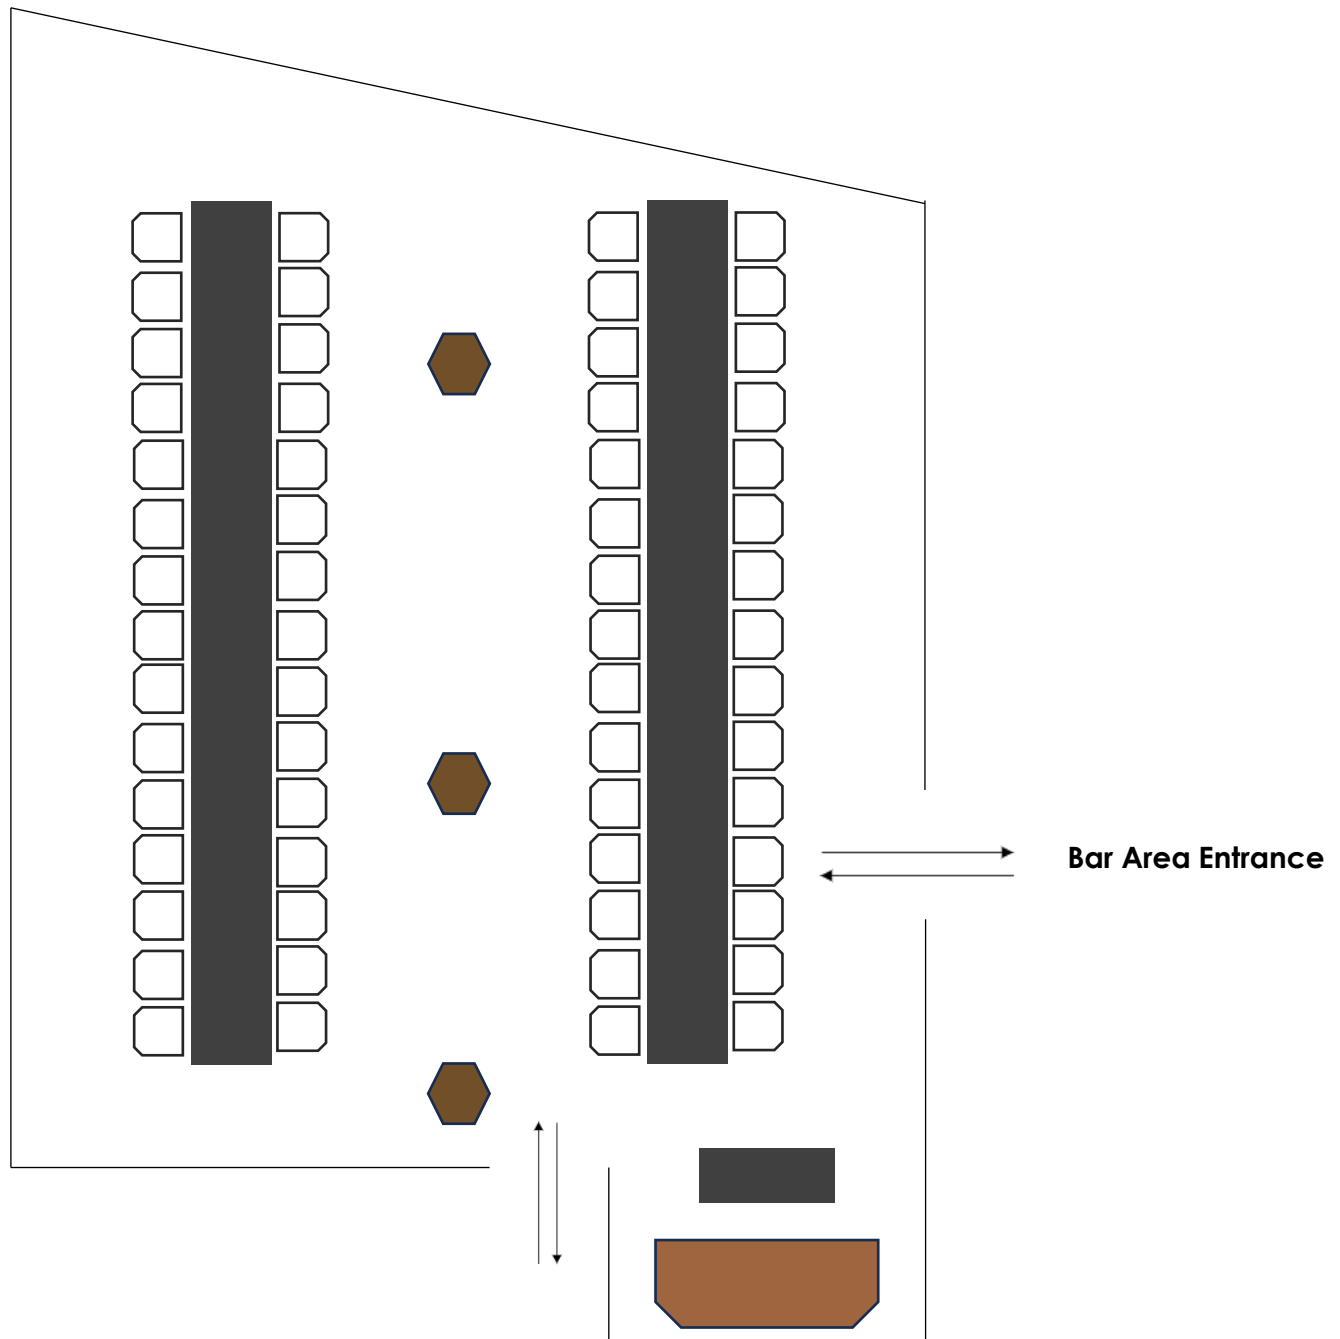

THE CUT

Bar & Grill

THE ROCKS ROOM

THE ROCKS ROOM

60 Seated - Max capacity

[VIRTUAL TOUR HERE](#)

 Timber beam (*not movable*)

 Chair

 Table

 Entrance/Exit

 Armchair

THE ROCKS ROOM

50 Seated

 Timber beam (not movable)

 Chair

 Table

 Entrance/Exit

 Armchair

THE ROCKS ROOM

42 Seated

 Timber beam (not movable)

 Chair

 Table

 Entrance/Exit

THE ROCKS ROOM

36 Seated

Maximum capacity on double wide table

 Timber beam (not movable)

 Chair

 Table

 Entrance/Exit

 Armchair