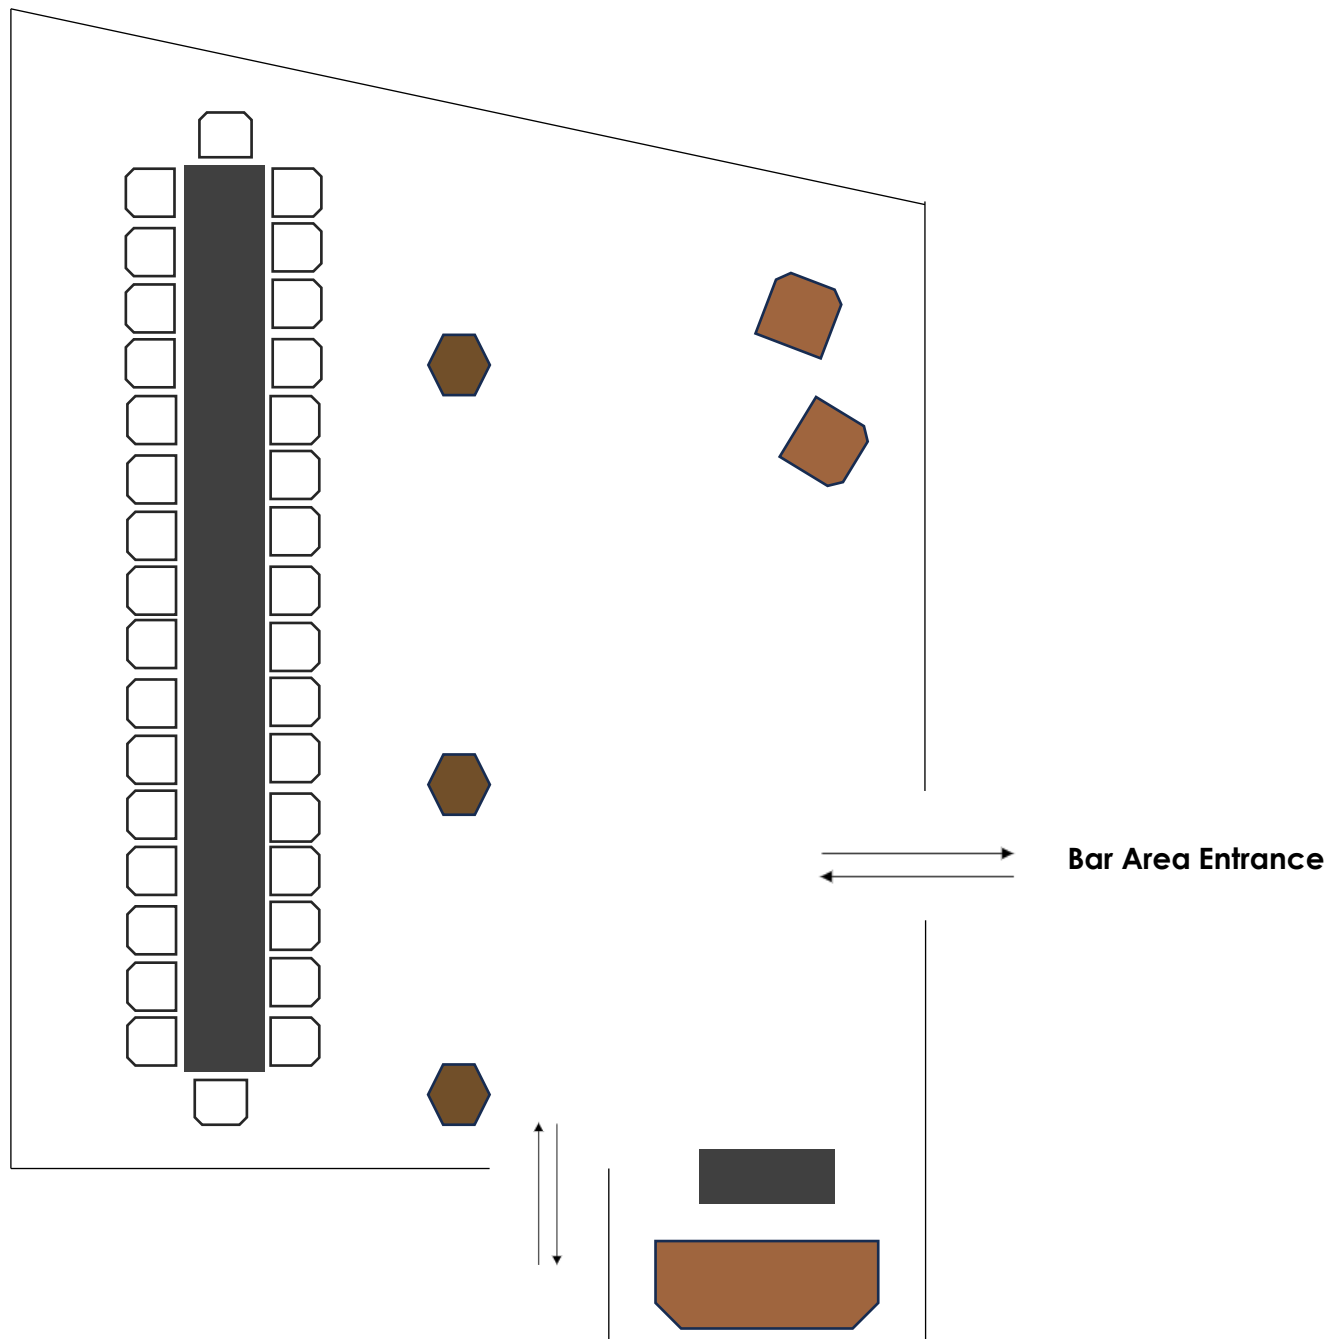

THE ROCKS ROOM

36 Seated

Maximum capacity on double wide table

 Timber beam (not movable)

 Chair

 Table

 Entrance/Exit

 Armchair

THE ROCKS ROOM

34 Seated

Max capacity on one long table

 Timber beam (not movable)

 Chair

 Table

 Entrance/Exit

 Armchair

THE ROCKS ROOM

32 seated

 Timber beam (not movable)

 Chair

 Table

 Entrance/Exit

 Armchair

THE ROCKS ROOM

26 seated

 Timber beam (not movable)

 Chair

 Table

 Entrance/Exit

 Armchair

THE ROCKS ROOM

20 seated