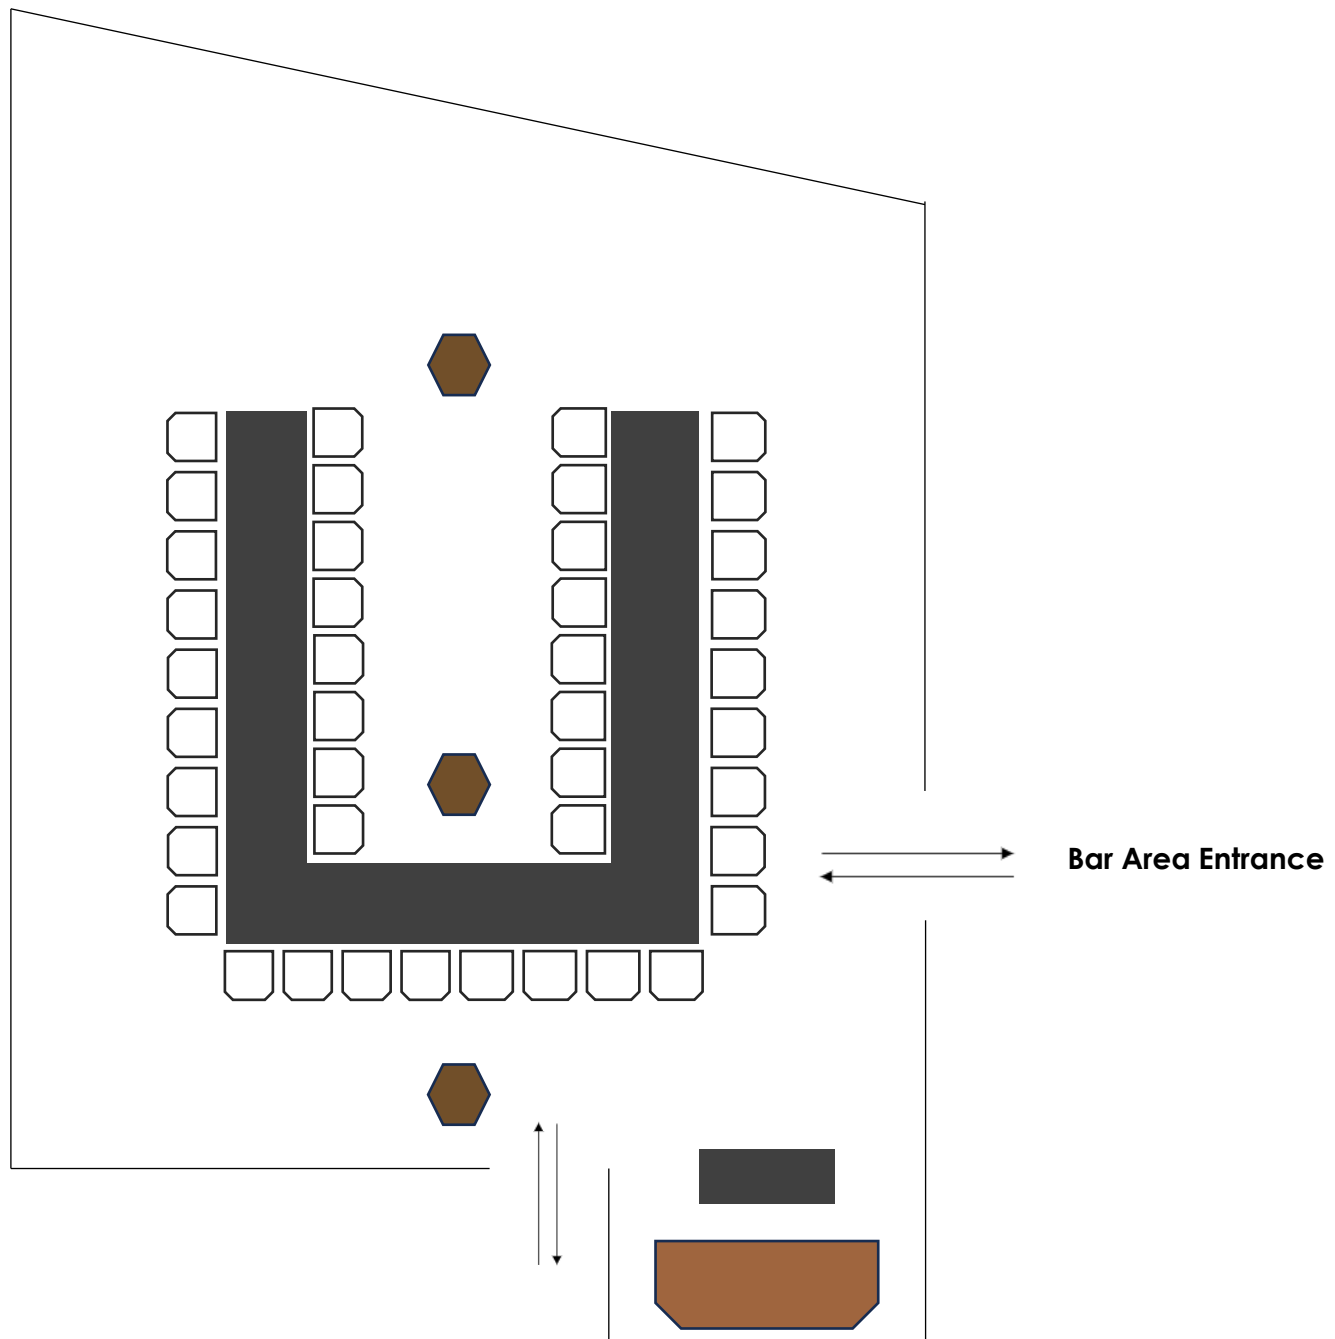

 Table

 Entrance/Exit

 Armchair

THE ROCKS ROOM

50 Seated

 Timber beam (not movable)

 Chair

 Table

 Entrance/Exit

 Armchair

THE ROCKS ROOM

42 Seated

 Timber beam (not movable)

 Chair

 Table

 Entrance/Exit

 Armchair

THE ROCKS ROOM

40 Seated

 Timber beam (not movable)

 Chair

 Table

 Entrance/Exit

 Armchair

THE ROCKS ROOM

36 Seated

Maximum capacity on double wide table

 Timber beam (not movable)

 Chair

 Table

 Entrance/Exit

 Armchair