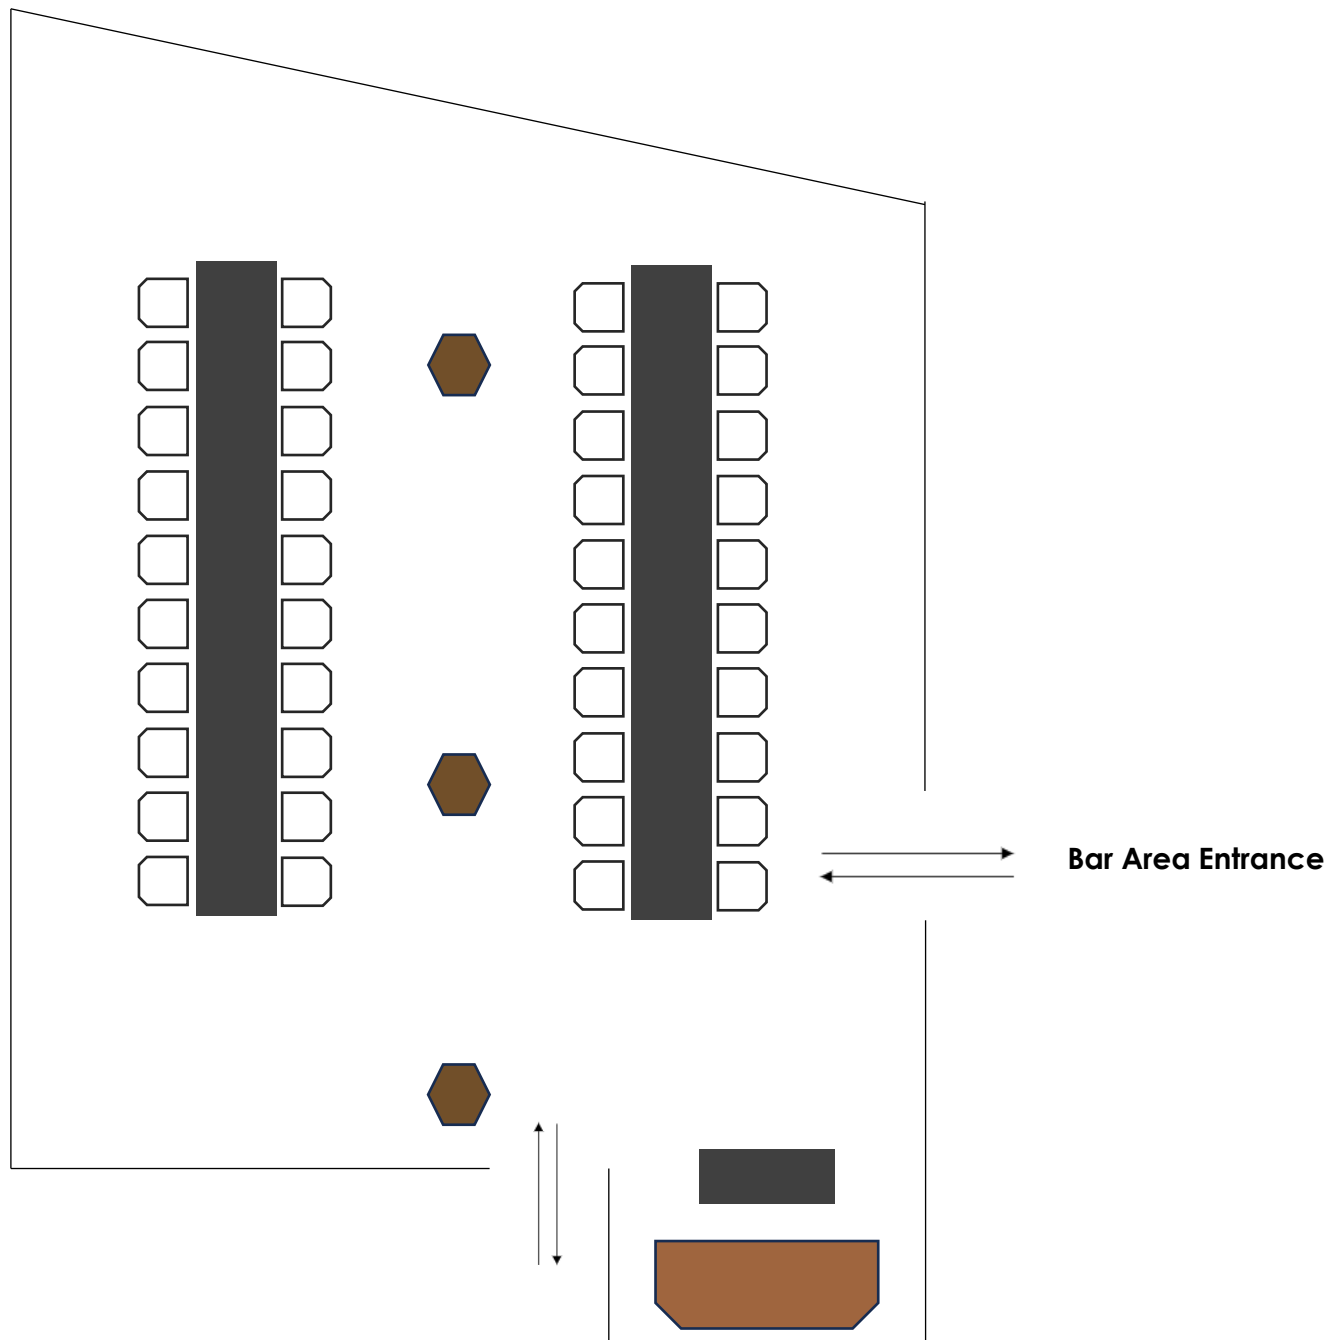

 Entrance/Exit

 Armchair

THE ROCKS ROOM

42 Seated

 Timber beam (not movable)

 Chair

 Table

 Entrance/Exit

 Armchair

THE ROCKS ROOM

40 Seated

 Timber beam (not movable)

 Chair

 Table

 Entrance/Exit

 Armchair

THE ROCKS ROOM

36 Seated

Maximum capacity on double wide table

 Timber beam (not movable)

 Chair

 Table

 Entrance/Exit

 Armchair