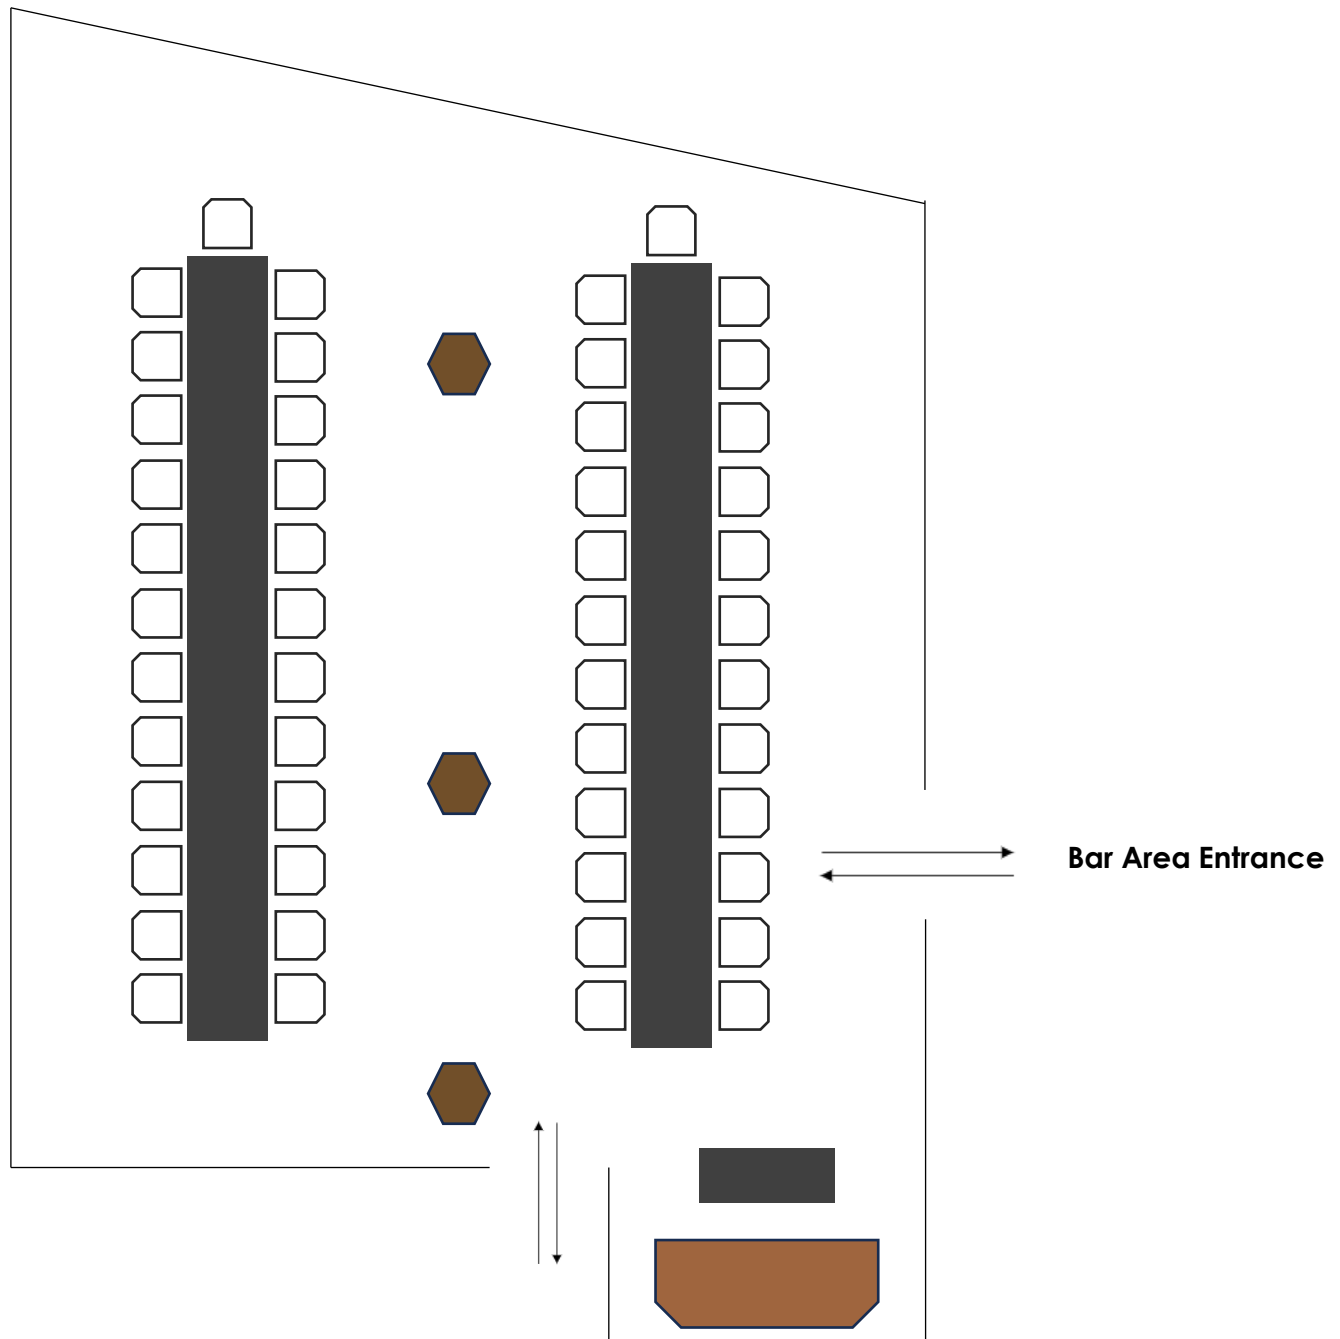

THE CUT

Bar & Grill

THE ROCKS ROOM

THE ROCKS ROOM

60 Seated - Max capacity

[VIRTUAL TOUR HERE](#)

 Timber beam (*not movable*)

 Chair

 Table

 Entrance/Exit

 Armchair

THE ROCKS ROOM

50 Seated

 Timber beam (not movable)

 Chair

 Table

 Entrance/Exit

 Armchair

THE ROCKS ROOM

42 Seated

 Timber beam (not movable)

 Chair

 Table

 Entrance/Exit

 Armchair

THE ROCKS ROOM

40 Seated

 Timber beam (not movable)

 Chair

 Table

 Entrance/Exit

 Armchair